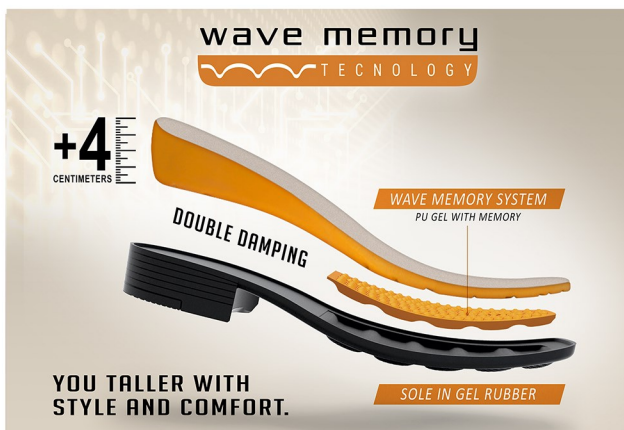

reva**brazil**

Men's W22 Collection

TECHNOLOGY

AIR SYSTEM

HIGHTECH IMPACT

WAVE MEMORY

+ 4CM

WAVE MEMORY + 4CM

DANI 2 - Black - Size 39 to 46

DANI 2 - Chocolate - Size 39 to 46

* Removable Innersole

RIVALDO - Cappuccino - Size 39 to 46

RIVALDO - Black - Size 39 to 46

RIVALDO - Navy - Size 39 to 46

* Removable Innersole * Lightweight Slip-Resistant Soles * Flynit Uppers * Reinforced around Toe & Heel